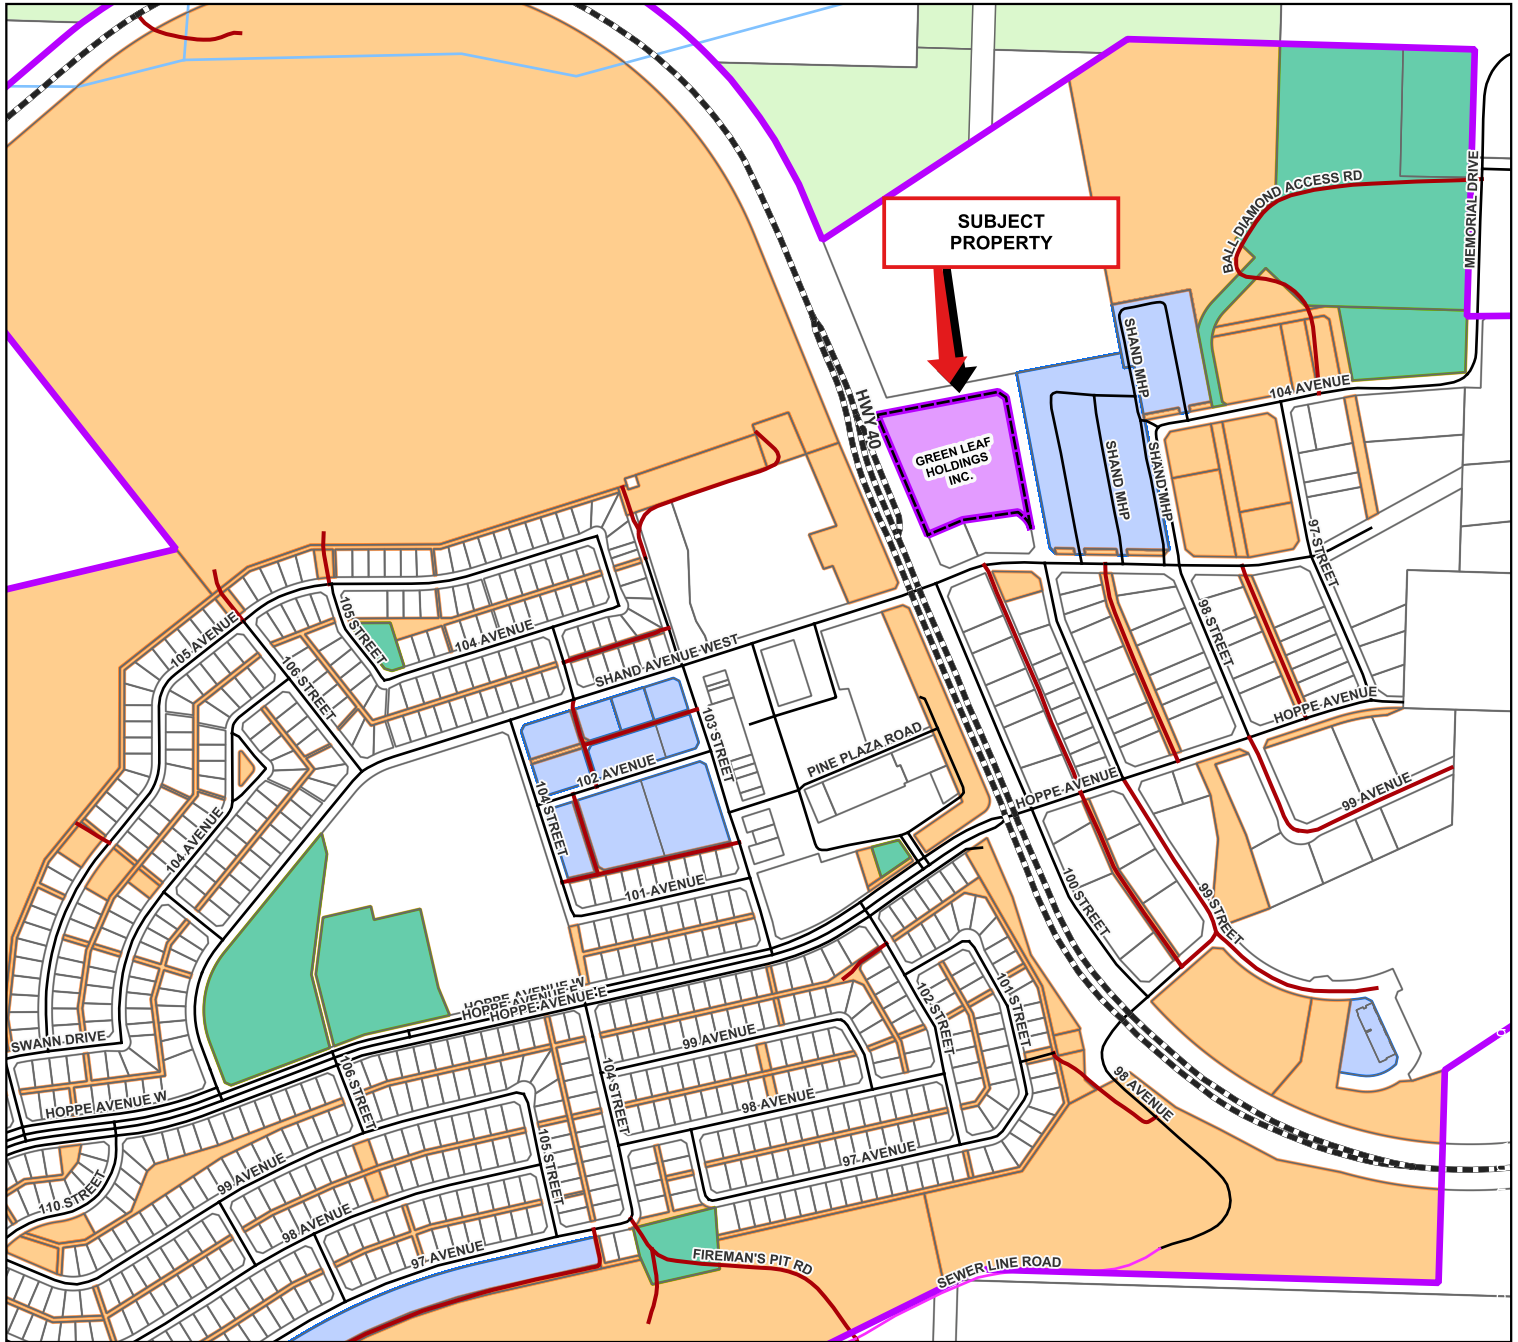

MUNICIPAL DISTRICT OF GREENVIEW NO. 16

Proposed Subdivision S24-001 (Green Leaf) Ownership

LEGEND

- Subject Property
- Hamlet of Grande Cache
- Cadastre

TRANSPORTATION

- Paved Highways
- Gravel Road
- Paved Road
- Unimproved

HYDRO FEATURES

- Stream / Creek

LAND CLASSIFICATION

- Titled Land
- Crown Land
- Municipal Property
- Multi Family Parcel
- Municipal Parks

0 200 400

metres

Scale 1:10,000

PROJECTION: UTM Zone 11N NAD 83